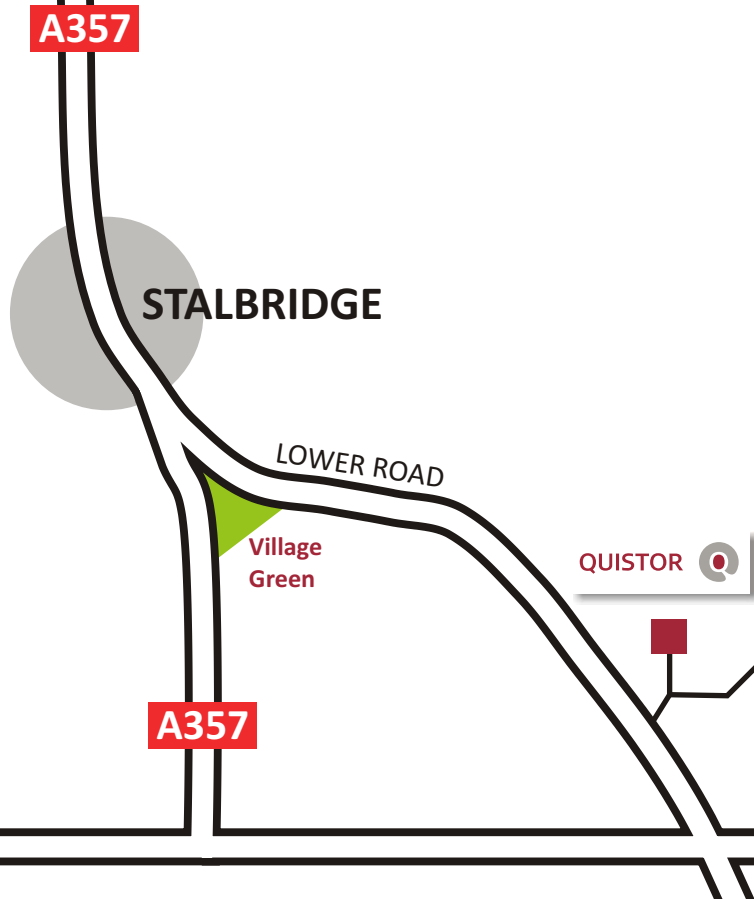

MAP AND DIRECTIONS

DIRECTIONS

In Stalbridge turn off by the Village green - signposted "Village Hall & Marnhull" - Skylands is one mile down the road on the left

Quistor.com UK Ltd.

Skylands
Lower Road
Stalbridge
Dorset
DT10 2SW
UNITED KINGDOM